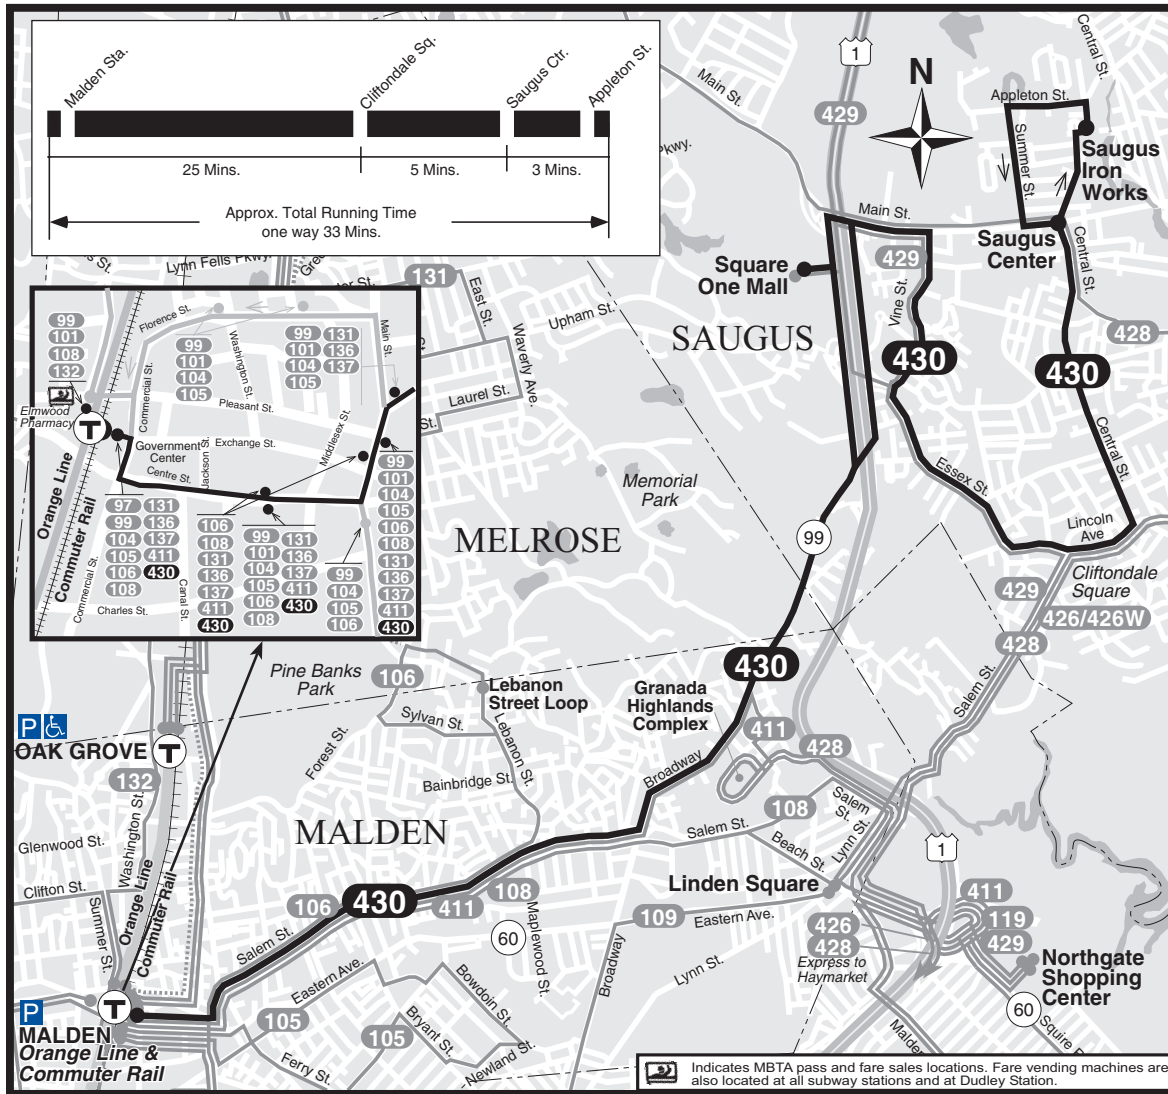

T **Route 430** Saugus Center - Malden Center Sta. via Square One Mall

430
Weekends only

WINTER December 27, 2008 - March 20, 2009

Saugus Center - Malden Center Station
via Clifftondale Square

Serving: Clifftondale Sq., Square One Mall, Malden Square and connections to the Orange Line & Haverhill/Reading Commuter Rail

Massachusetts Bay Transportation Authority

Visit mbta.com or call us to find a retail location where you can obtain CharlieCards and purchase MBTA passes and stored value.

Customer Service/Travel Info 617-222-3200
Toll Free.....1-800-392-6100
Hearing Impaired (TTY).....617-222-5146
Web Site.....www.mbta.com
Schedules subject to change, please exit rear door.
Arrive times are approximate, subject to traffic.
NO SMOKING on MBTA property.