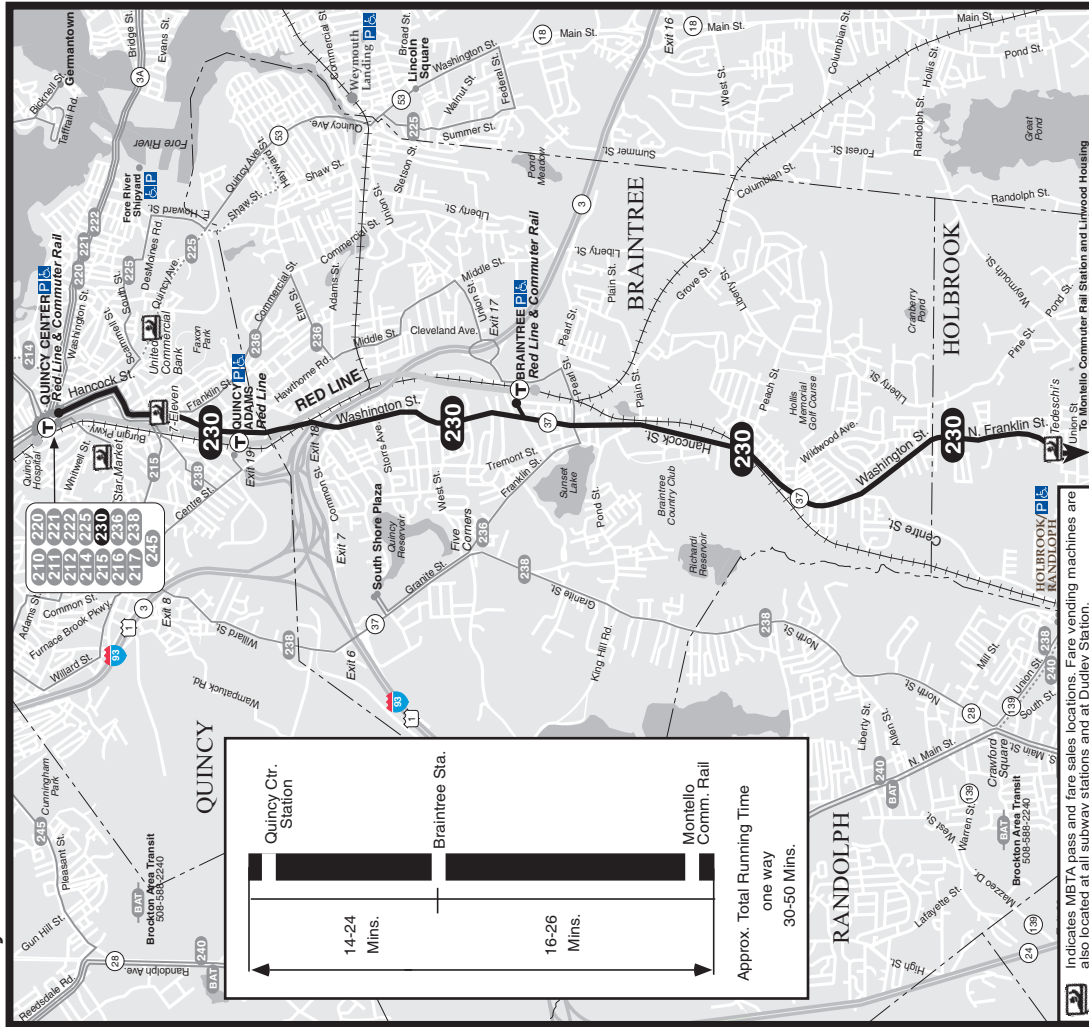

**T** Route 230

Quincy Center Station - Montello Commuter Rail Station via Holbrook

# 230

WINTER December 27, 2008 - March 20, 2009

## Quincy Center Station - Montello Commuter Rail Station via Holbrook

Serving: Braintree Station, South Braintree Square, Holbrook Square, Linwood Housing, and connections to the Red Line

Massachusetts Bay Transportation Authority