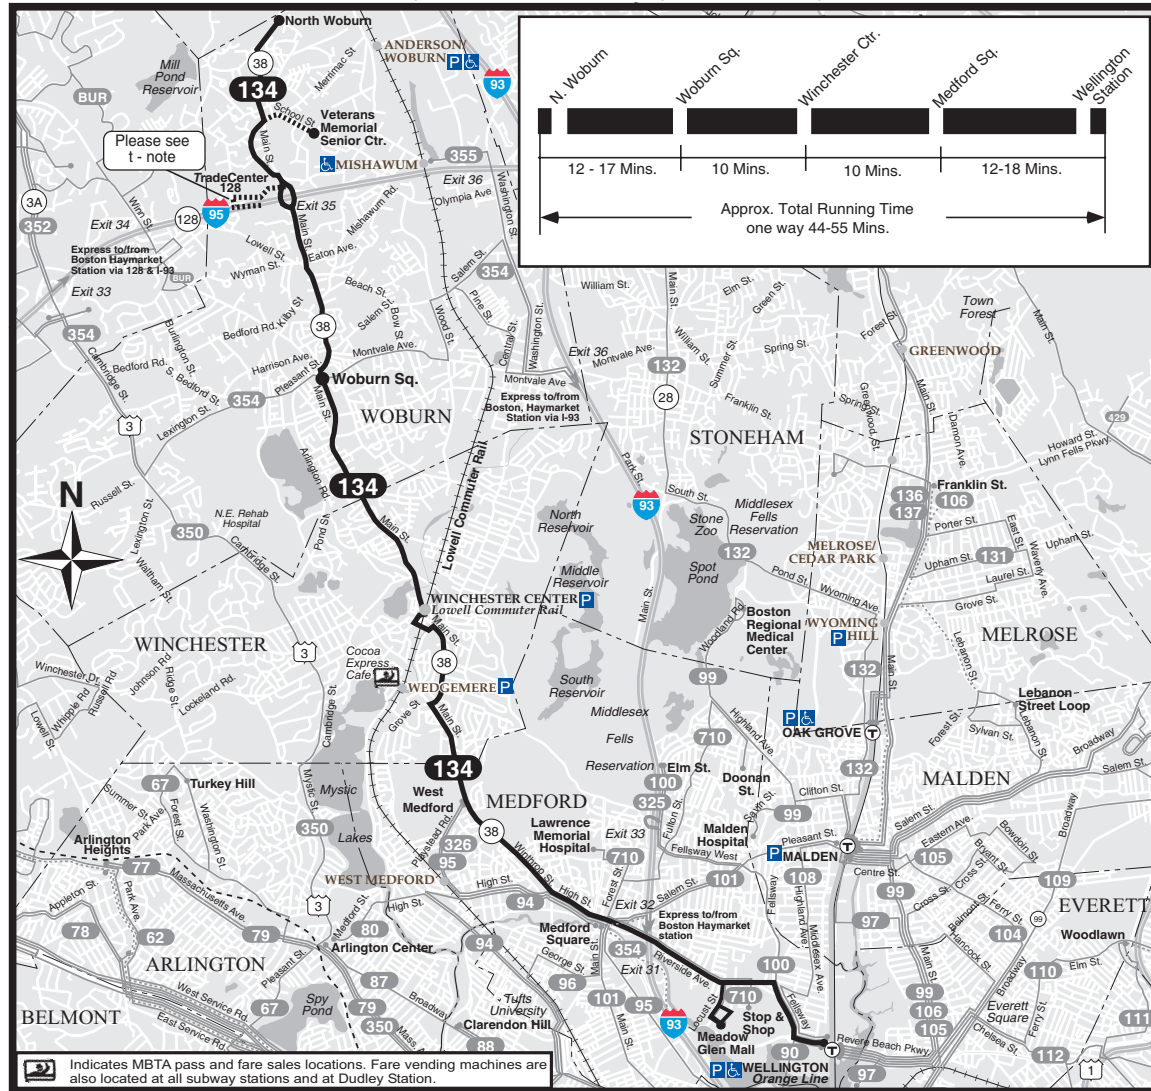

T Route 134 North Woburn - Wellington Station
via Woburn Sq., Winchester Ctr., Winthrop St., Medford Sq., Riverside Ave. & Meadow Glen Mall

Weekends only
WINTER December 27, 2008 - March 20, 2009

North Woburn - Wellington Station
via Woburn Sq. & Winchester Ctr.

Serving: Veterans Memorial Senior Ctr., Woburn Sq., Medford Sq., Meadow Glen Mall, and connections to the Lowell Commuter Rail

Massachusetts Bay Transportation Authority

Visit mbta.com or call us to find a retail location where you can obtain CharlieCards and purchase MBTA passes and stored value.