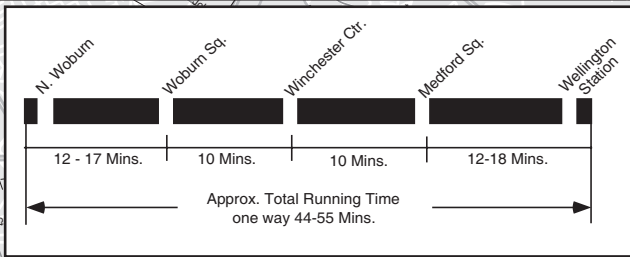

T Route 134 North Woburn - Wellington Station
via Woburn Sq., Winchester Ctr., Winthrop St., Medford Sq., Riverside Ave. & Meadow Glen Mall

Weekends only
WINTER December 27, 2008 - March 20, 2009

North Woburn - Wellington Station
via Woburn Sq. & Winchester Ctr.

Serving: Veterans Memorial Senior Ctr., Woburn Sq., Medford Sq., Meadow Glen Mall, and connections to the Lowell Commuter Rail

Massachusetts Bay Transportation Authority

Visit mbta.com or call us to find a retail location where you can obtain CharlieCards and purchase MBTA passes and stored value.