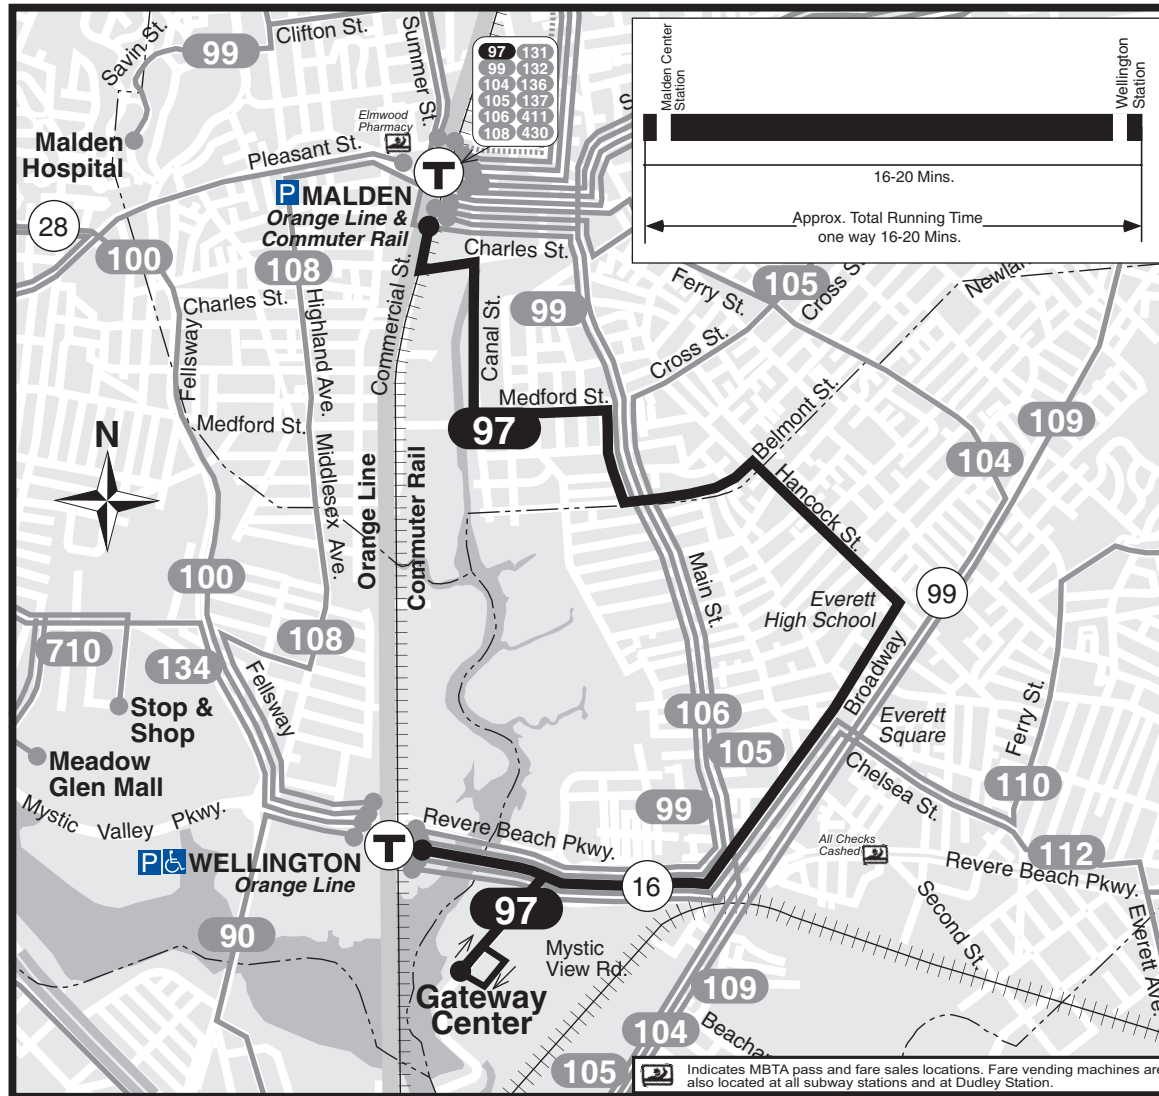

T **Route 97** Malden Center Station - Wellington Station via Canal & Hancock Streets

Weekends only

WINTER December 27, 2008 - March 20, 2009

Malden Center Station - Wellington Station

Serving: Canal & Hancock Sts., Everett Square Sweetser Circle, Gateway Center and connections to the Orange Line & Haverhill/Reading Commuter Rail

Schedules subject to change, please exit rear door.
 Arrive times are approximate, subject to traffic.
 NO SMOKING on MBTA property.

Driven by Customer Service