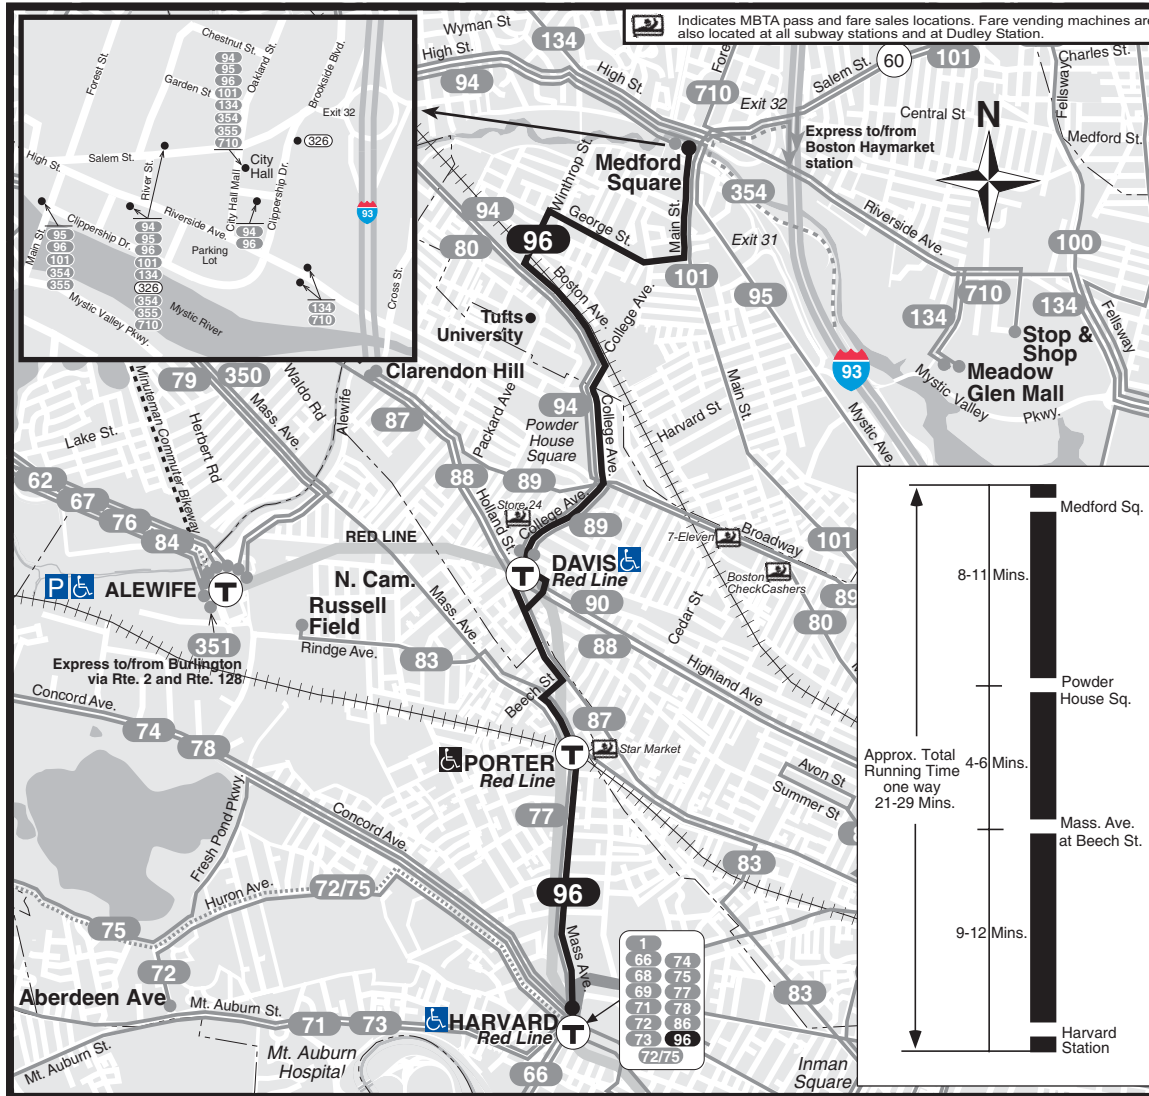

T Route 96 Medford Square - Harvard Station via George Street & Davis Square

Weekends only

WINTER December 27, 2008 - March 20, 2009

Medford Square - Harvard Station via George St.

Serving: Tufts University, Powder House Square, Davis Square Sta., Porter Sta., Harvard University, Elliot St., and connections to the Red Line & Fitchburg Commuter Rail

Arrive times are approximate, subject to traffic.
 NO SMOKING on MBTA property.

Driven by Customer Service