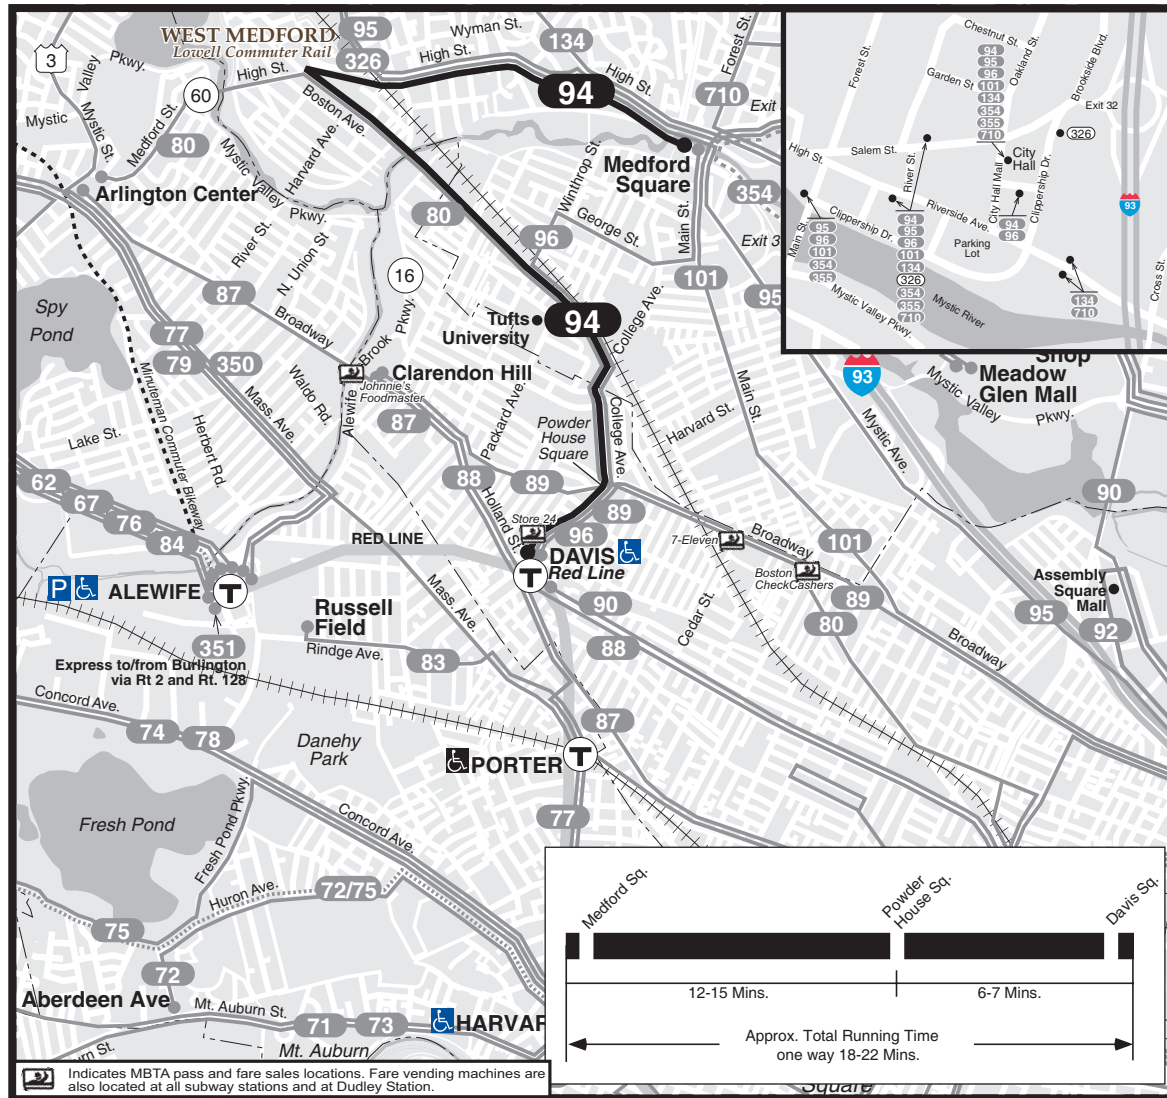

**T** Route 94 Medford Square - Davis Square Station via West Medford & Medford Hillside

# 94

Weekends only

WINTER December 27, 2008 - March 20, 2009

## Medford Square - Davis Square Station

Serving: Medford City Hall, Winthrop Circle, West Medford, Medford Hillside, Tufts University, Powder House Sq. and connections to the Red Line

Massachusetts Bay Transportation Authority

Schedules subject to change, please exit rear door.  
 Arrive times are approximate, subject to traffic.  
 NO SMOKING on MBTA property.

**Driven by Customer Service**