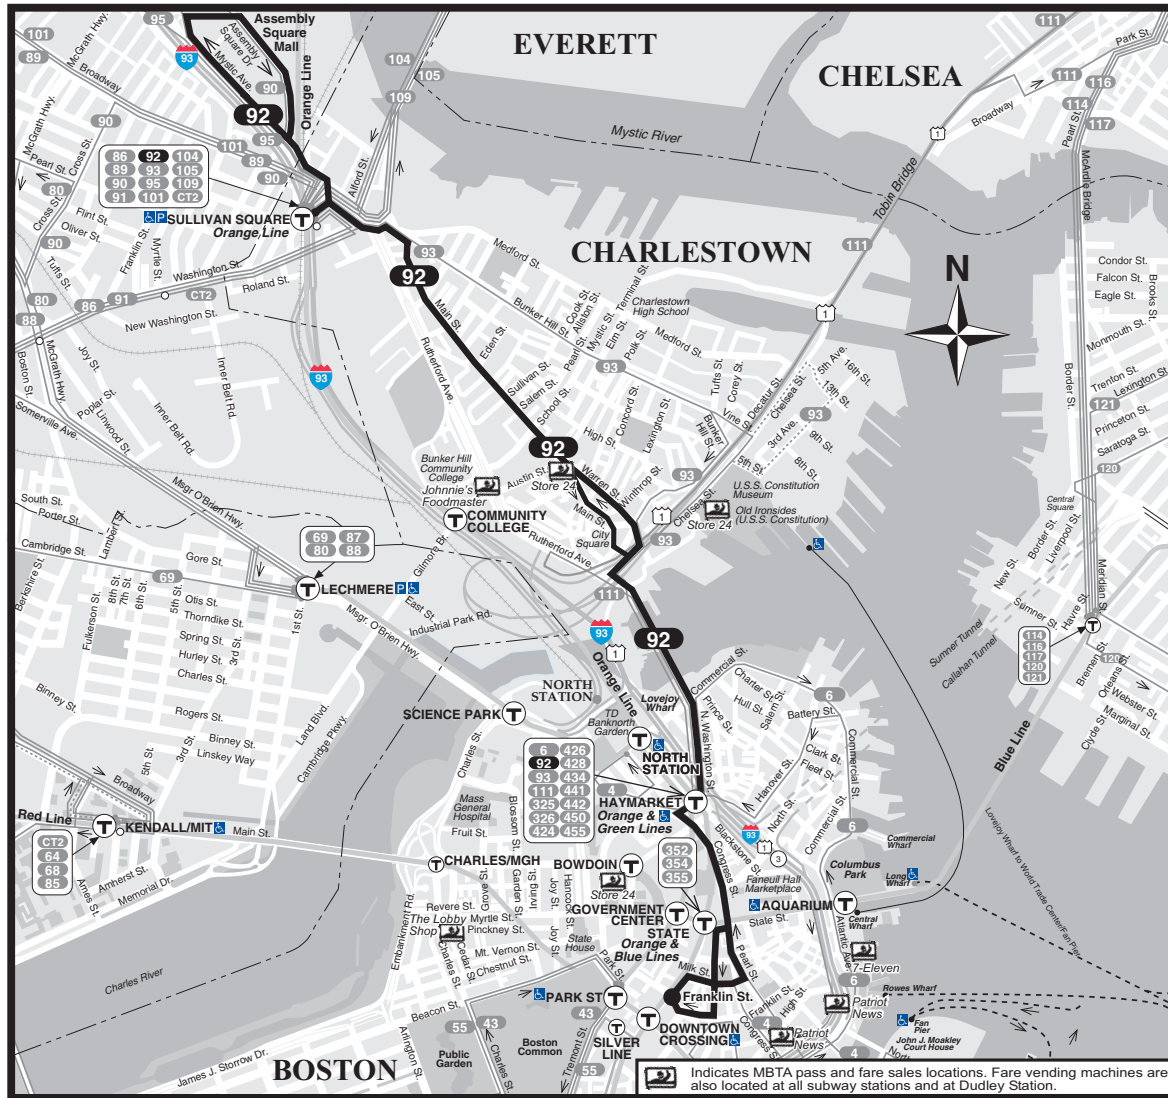

T Route 92 Assembly Sq. Mall - Downtown via Sullivan Sq. Sta., Main Street & Haymarket Station

WINTER December 27, 2008 - March 20, 2009

Assembly Sq. Mall - Downtown via Main St.

Serving: Sullivan Sq. Station, City Sq., Haymarket Sta., Downtown Business & Shopping District and connections to the Orange, Blue & Green Lines