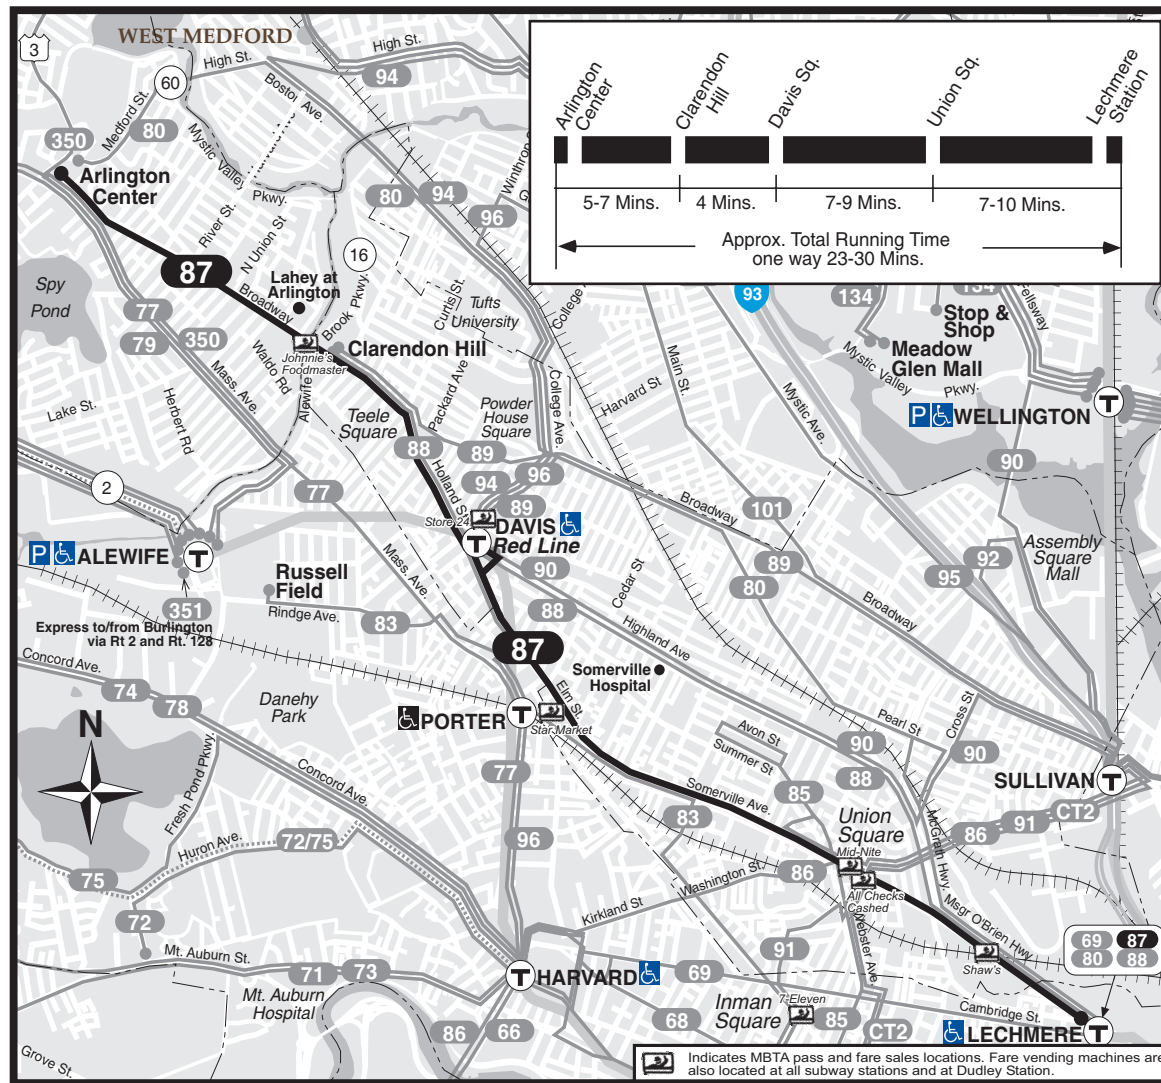

T Route 87 Arlington Center or Clarendon Hill - Lechmere Station via Somerville Ave.

schedule change

87

WINTER December 27, 2008 - March 20, 2009

Arlington Center or Clarendon Hill - Lechmere Station

Serving: Teele Sq., Davis Station, Union Sq., and connections to the Red & Green Lines