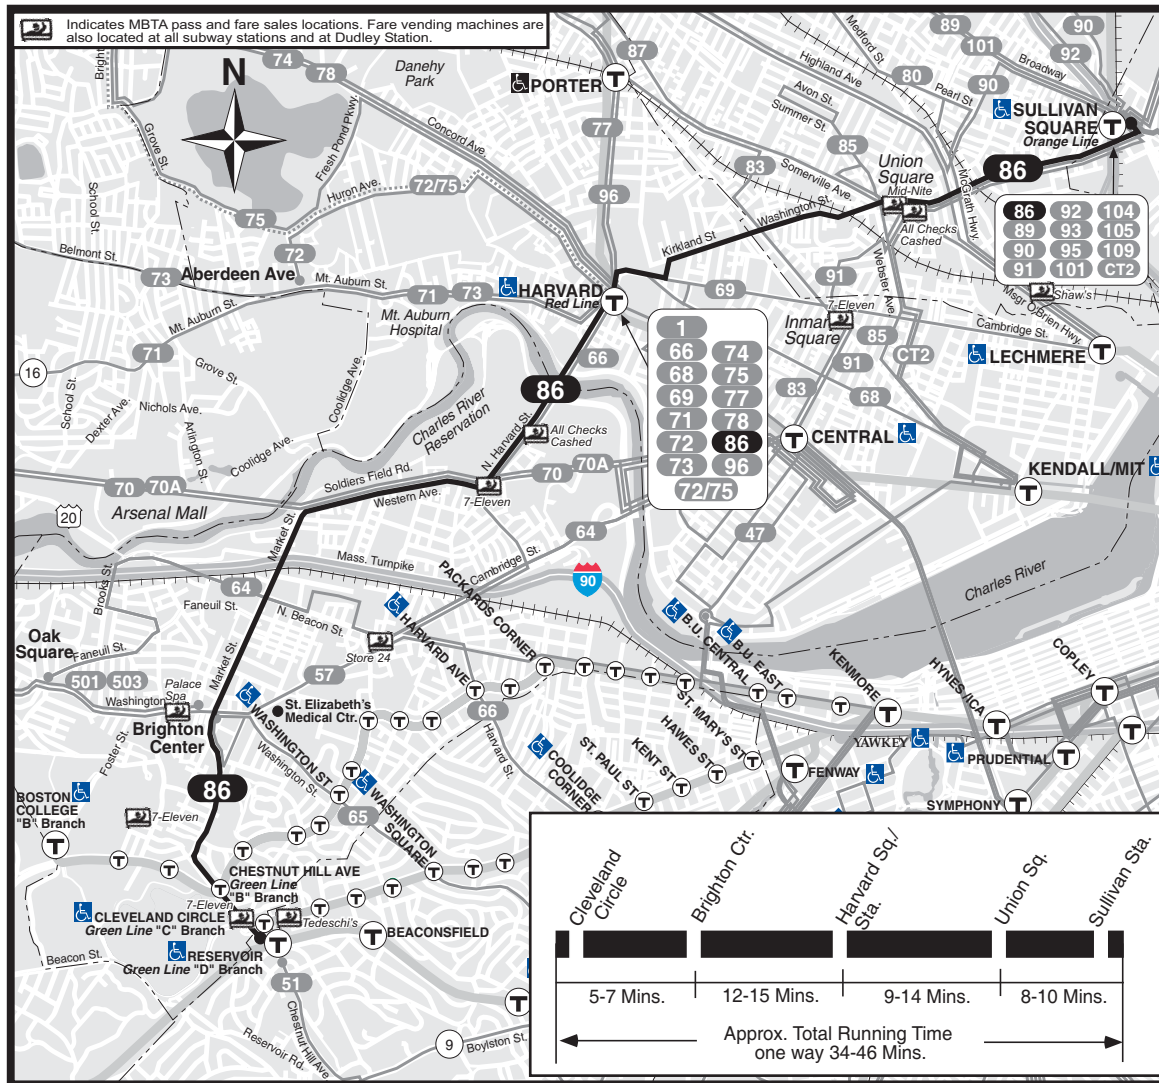

T Route 86 Sullivan Square Station - Reservoir (Cleveland Circle) via Harvard Square/Station

schedule change

86

WINTER December 27, 2008 - March 20, 2009

Sullivan Square Station - Reservoir (Cleveland Circle) via Harvard Square/Station

Serving: Union Sq., Harvard Sq./Sta., Brighton Ctr., St. Elizabeth's Medical Ctr. and connections to the Red, Green & Orange Lines

Massachusetts Bay Transportation Authority

Visit mbta.com or call us to find a retail location where you can obtain CharlieCards and purchase MBTA passes and stored value.