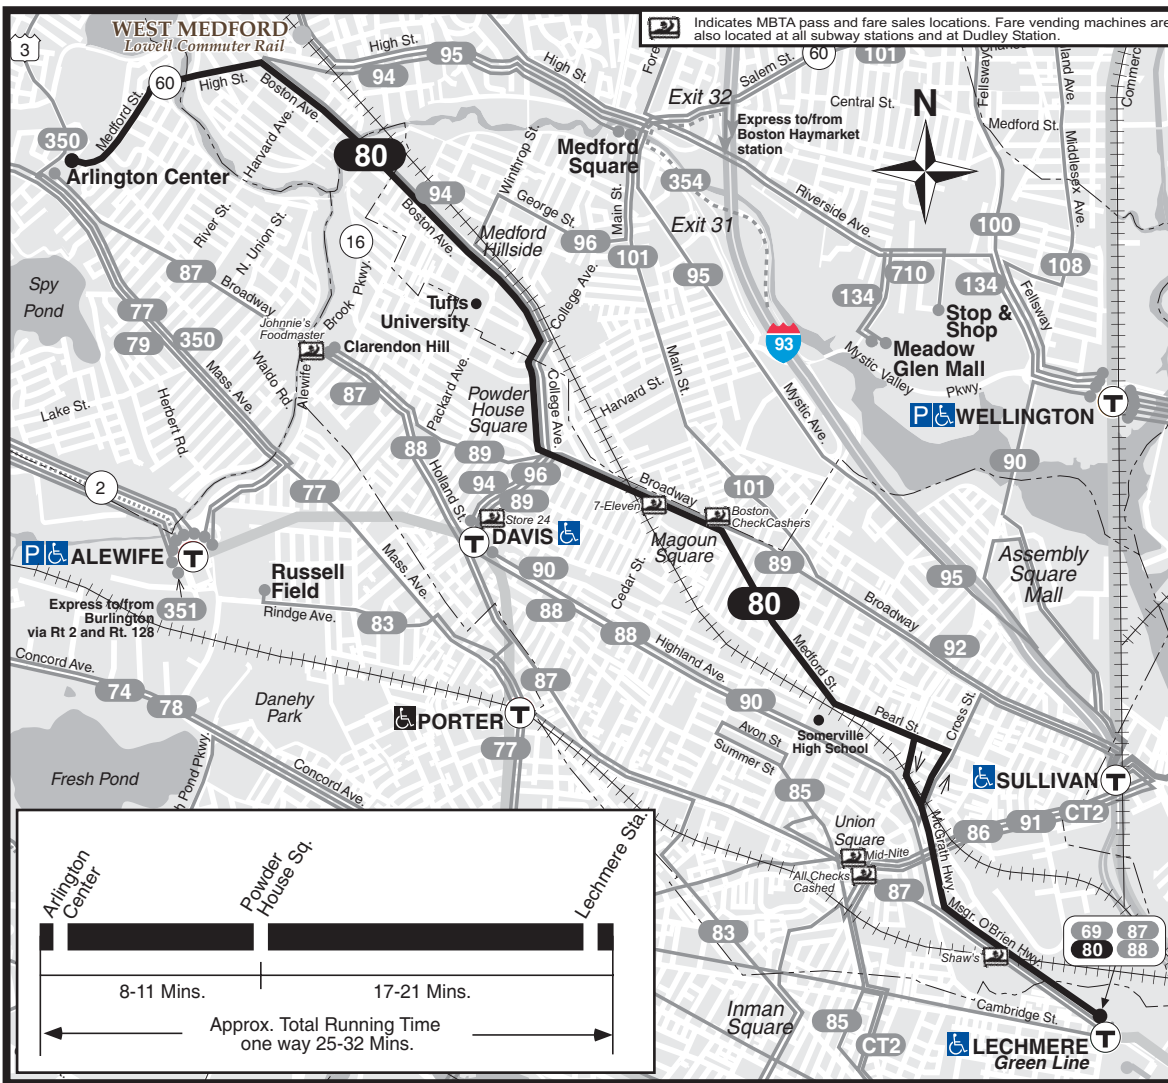

T Route 80 Arlington Center - Lechmere Station via Medford Hillside

WINTER December 27, 2008 - March 20, 2009

Arlington Center - Lechmere Station
via Medford Hillside

Serving: Medford Hillside, Powder House Square, Magoun Square, Gilman Square and connections to the Green Line