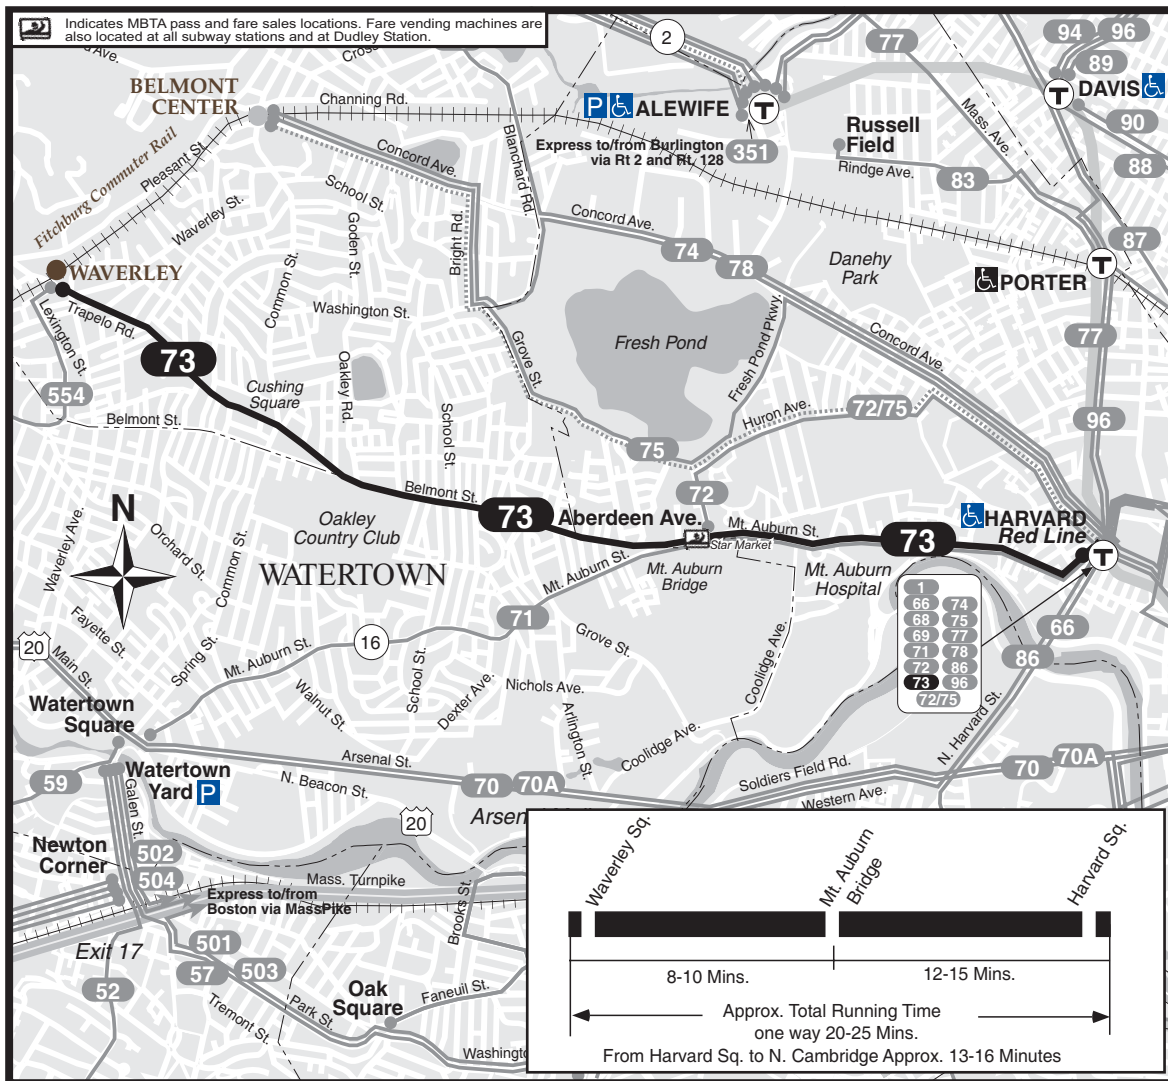

T **Route 73** Waverley Square - Harvard Station via Trapelo Road

73
Sundays only

WINTER December 27, 2008 - March 20, 2009

Waverley Square - Harvard Station
via Trapelo Road

Serving: Mt. Auburn Hospital, Cushing Square, Harvard University, and connections to the Red Line & Fitchburg Commuter Rail

Massachusetts Bay Transportation Authority

Visit mbta.com or call us to find a retail location where you can obtain CharlieCards and purchase MBTA passes and stored value.

Customer Service/Travel Info 617-222-3200
Toll Free.....1-800-392-6100
Hearing Impaired (TTY).....617-222-5146
Web Site.....www.mbta.com
Schedules subject to change, please exit rear door.
Arrive times are approximate, subject to traffic.
NO SMOKING on MBTA property.