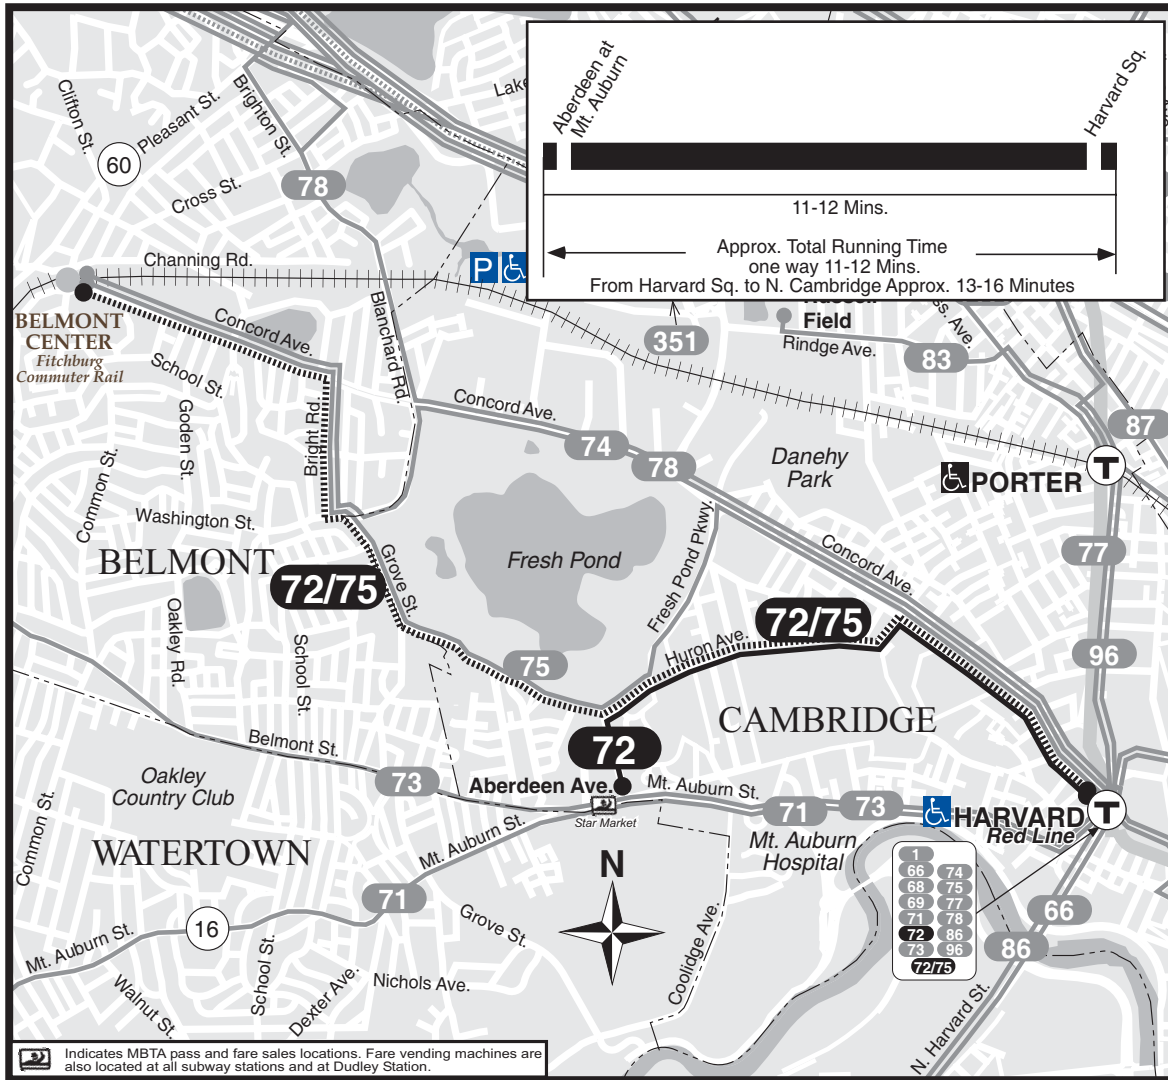

**T** **Route 72** *Huron Avenue - Harvard Station via Concord Avenue*

Sundays only

WINTER December 27, 2008 - March 20, 2009

**Huron Avenue - Harvard Station**  
via Concord Ave.

Serving: Harvard University, Harvard Square Elliot St., and connections to the Red Line

Massachusetts Bay Transportation Authority

Visit [mbta.com](http://mbta.com) or call us to find a retail location where you can obtain CharlieCards and purchase MBTA passes and stored value.

Customer Service/Travel Info 617-222-3200  
 Toll Free.....1-800-392-6100  
 Hearing Impaired (TTY).....617-222-5146  
 Web Site.....[www.mbta.com](http://www.mbta.com)  
 Schedules subject to change, please exit rear door.  
 Arrive times are approximate, subject to traffic.  
 NO SMOKING on MBTA property.