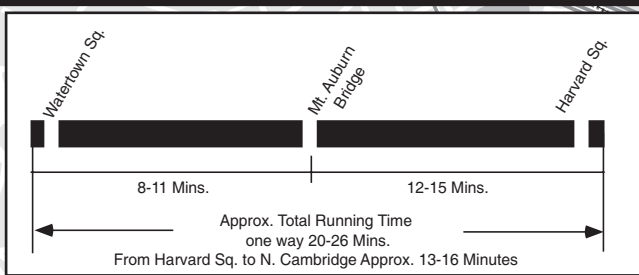

T **Route 71** Watertown Square - Harvard Station via Mt. Auburn Street

Sundays only

71

WINTER December 27, 2008 - March 20, 2009

Watertown Square - Harvard Station
via Mt. Auburn St.

Serving: Mt. Auburn Hospital, Harvard University and connections to the Red Line