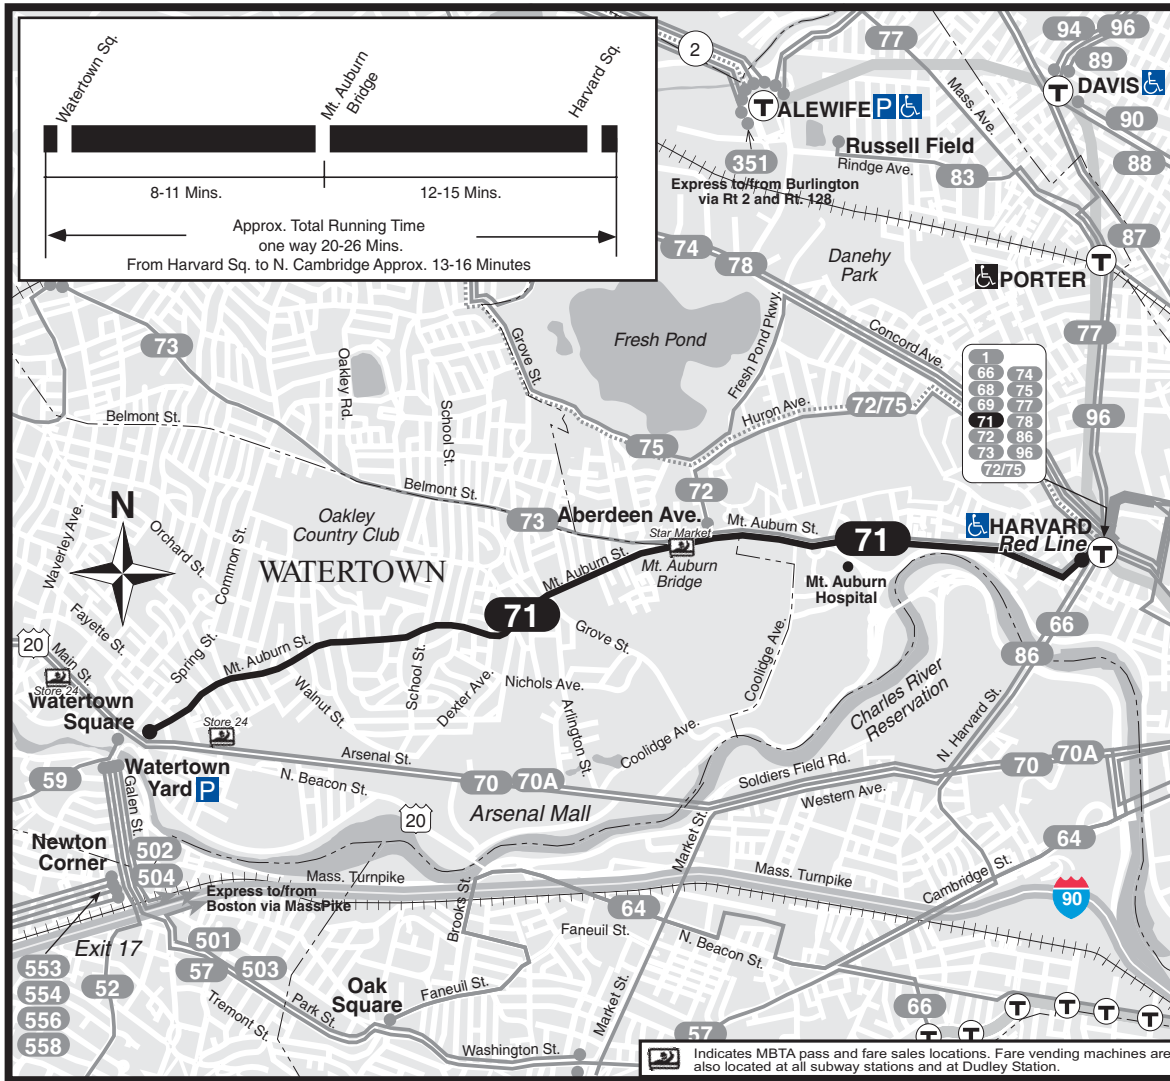

T **Route 71** Watertown Square - Harvard Station via Mt. Auburn Street

Sundays only

71

WINTER December 27, 2008 - March 20, 2009

Watertown Square - Harvard Station
via Mt. Auburn St.

Serving: Mt. Auburn Hospital, Harvard University and connections to the Red Line

Massachusetts Bay Transportation Authority

Visit mbta.com or call us to find a retail location where you can obtain CharlieCards and purchase MBTA passes and stored value.

Customer Service/Travel Info 617-222-3200
 Toll Free.....1-800-392-6100
 Hearing Impaired (TTY).....617-222-5146
 Web Site.....www.mbta.com
 Schedules subject to change, please exit rear door.
 Arrive times are approximate, subject to traffic.
 NO SMOKING on MBTA property.