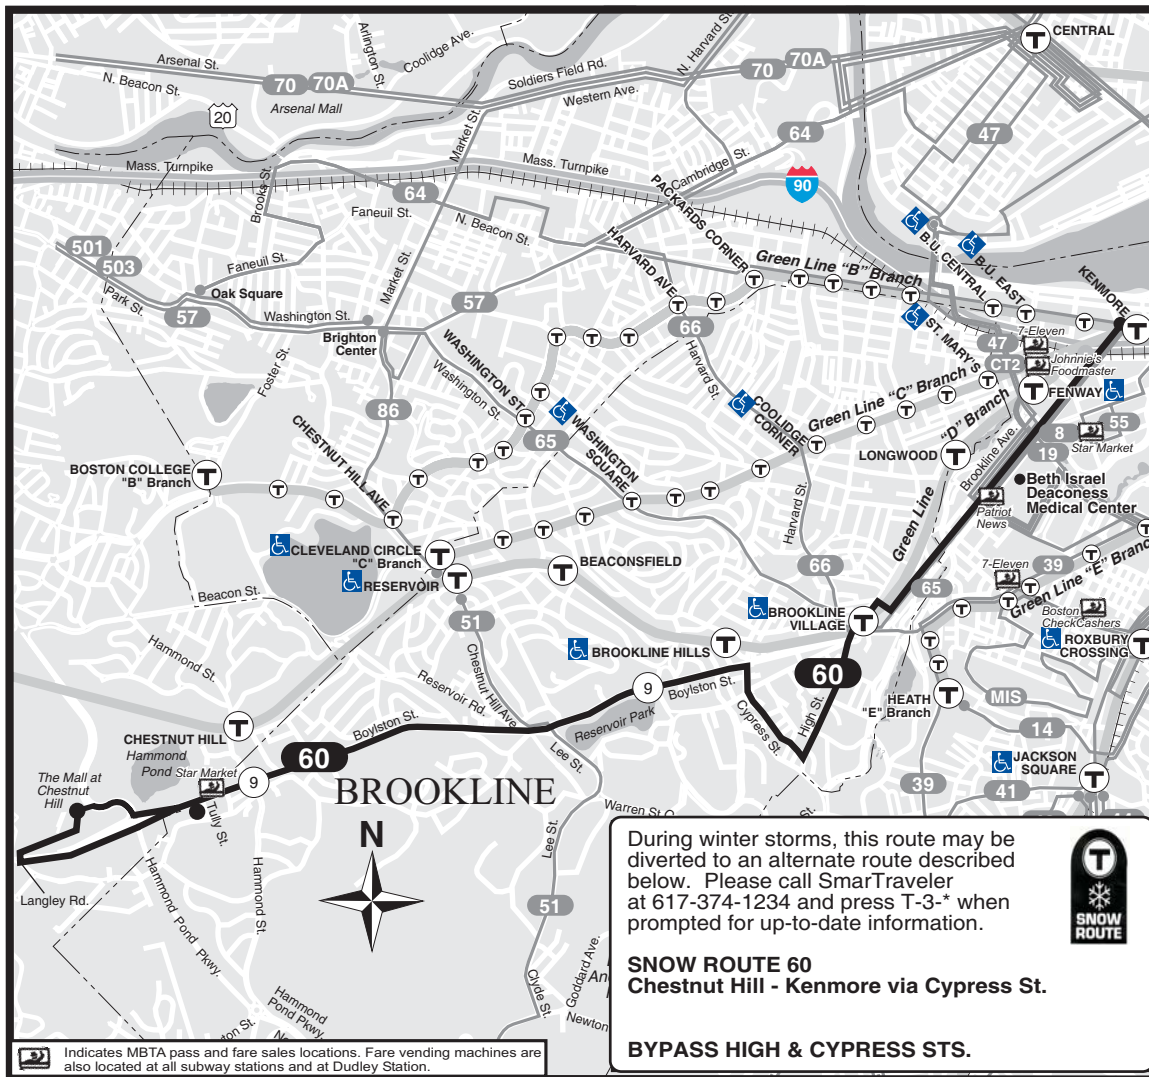

T **Route 60** Chestnut Hill - Kenmore Station via Brookline Village & Cypress Street

60

WINTER December 27, 2008 - March 20, 2009

Chestnut Hill - Kenmore Sta. via Cypress St.

Serving: Chestnut Hill Mall, Brookline Village, Longwood Medical Area, Beth Israel Deaconess Med. Ctr., Fenway Park and connections to the Green Line

Massachusetts Bay Transportation Authority

Visit mbta.com or call us to find a retail location where you can obtain CharlieCards and purchase MBTA passes and stored value.

Customer Service/Travel Info 617-222-3200
 Toll Free.....1-800-392-6100
 Hearing Impaired (TTY).....617-222-5146
 Web Site.....www.mbta.com
 Schedules subject to change, please exit rear door.
 Arrive times are approximate, subject to traffic.
 NO SMOKING on MBTA property.