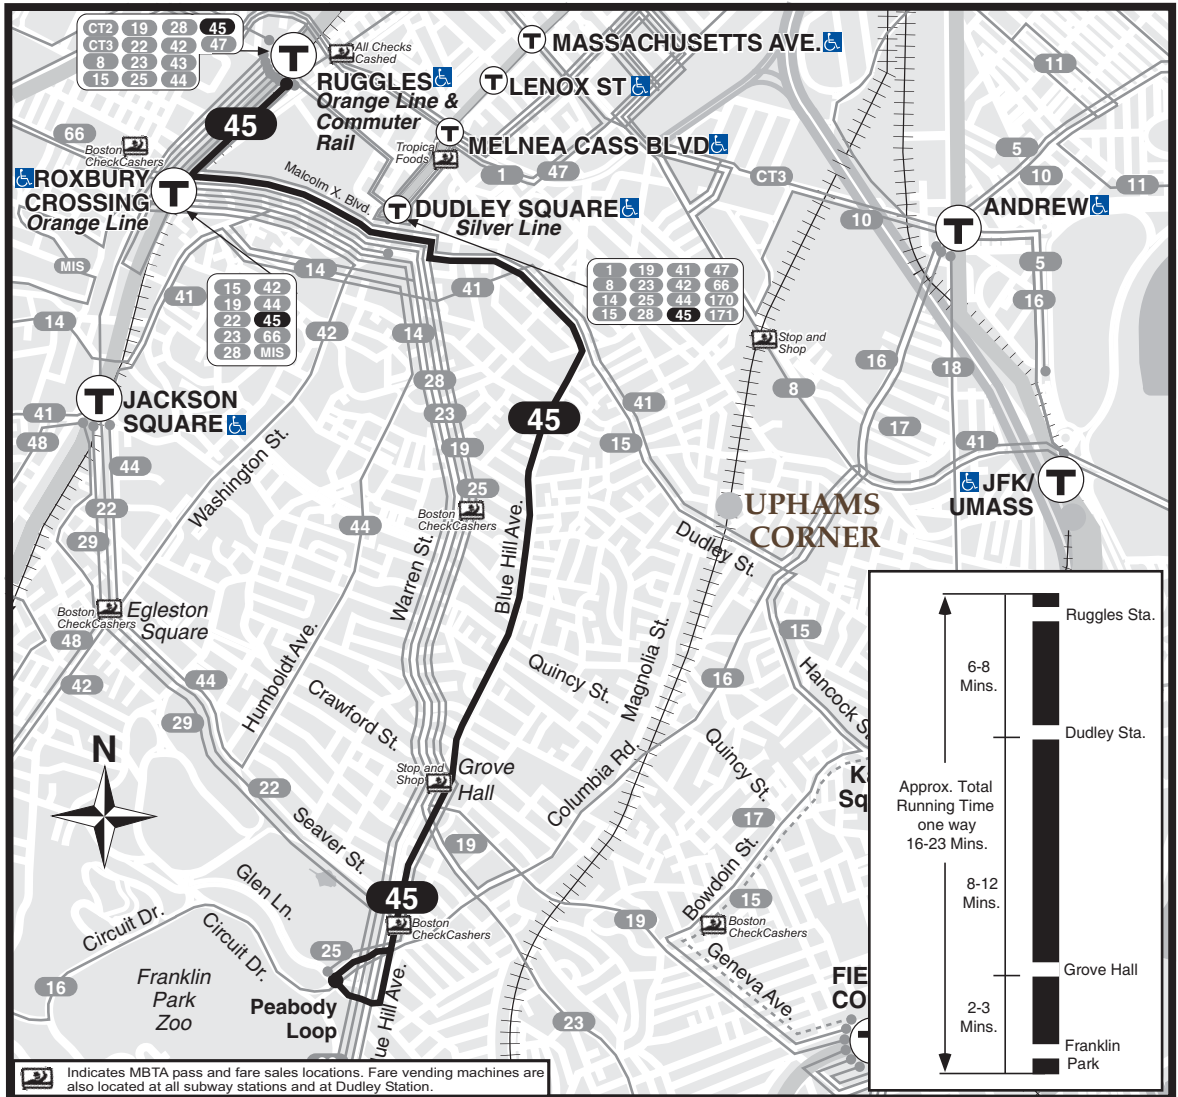

T **Route 45** Franklin Park Zoo - Ruggles Station via Blue Hill Avenue

45

WINTER December 27, 2008 - March 20, 2009

Franklin Park Zoo - Ruggles Station

Serving: Blue Hill Ave., Grove Hall, Dudley Station and connections to the Orange Line & Needham, Franklin, Attleboro/Stoughton Commuter Rail

Massachusetts Bay Transportation Authority

Visit mbta.com or call us to find a retail location where you can obtain CharlieCards and purchase MBTA passes and stored value.

Customer Service/Travel Info 617-222-3200
 Toll Free.....1-800-392-6100
 Hearing Impaired (TTY).....617-222-5146
 Web Site.....www.mbta.com
 Schedules subject to change, please exit rear door.
 Arrive times are approximate, subject to traffic.
 NO SMOKING on MBTA property.
Driven by Customer Service