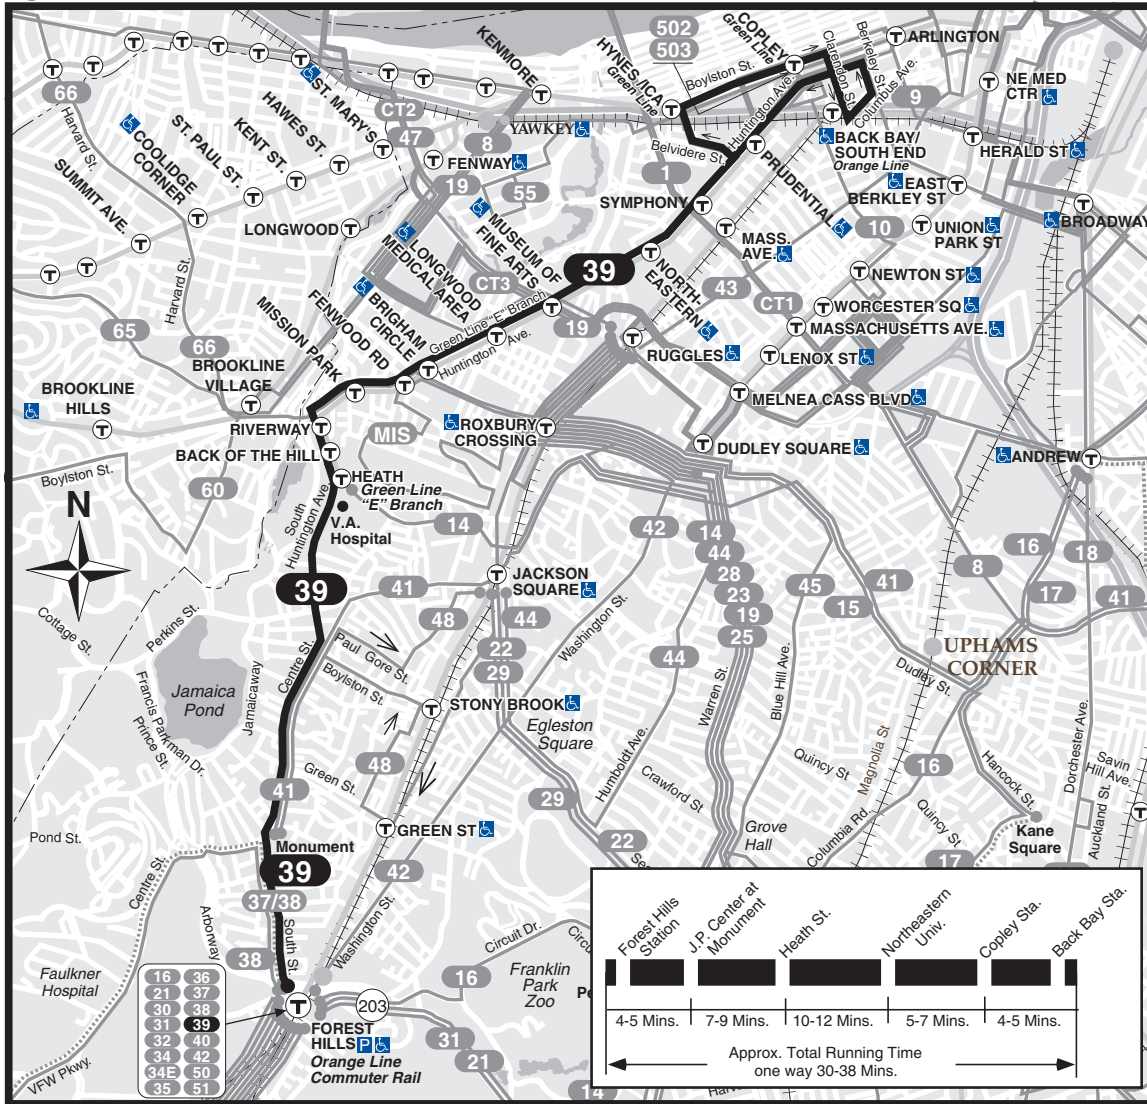

T **Route 39** Forest Hills Station - Back Bay Station via Huntington Avenue

39

WINTER December 27, 2008 - March 20, 2009

Forest Hills Station - Back Bay Station via Huntington Avenue

Serving: VA Hospital J.P.Ctr., Northeastern University, Brigham & Women's Hospital, Symphony Hall, Museum of Fine Arts, Prudential Center & Copley Square