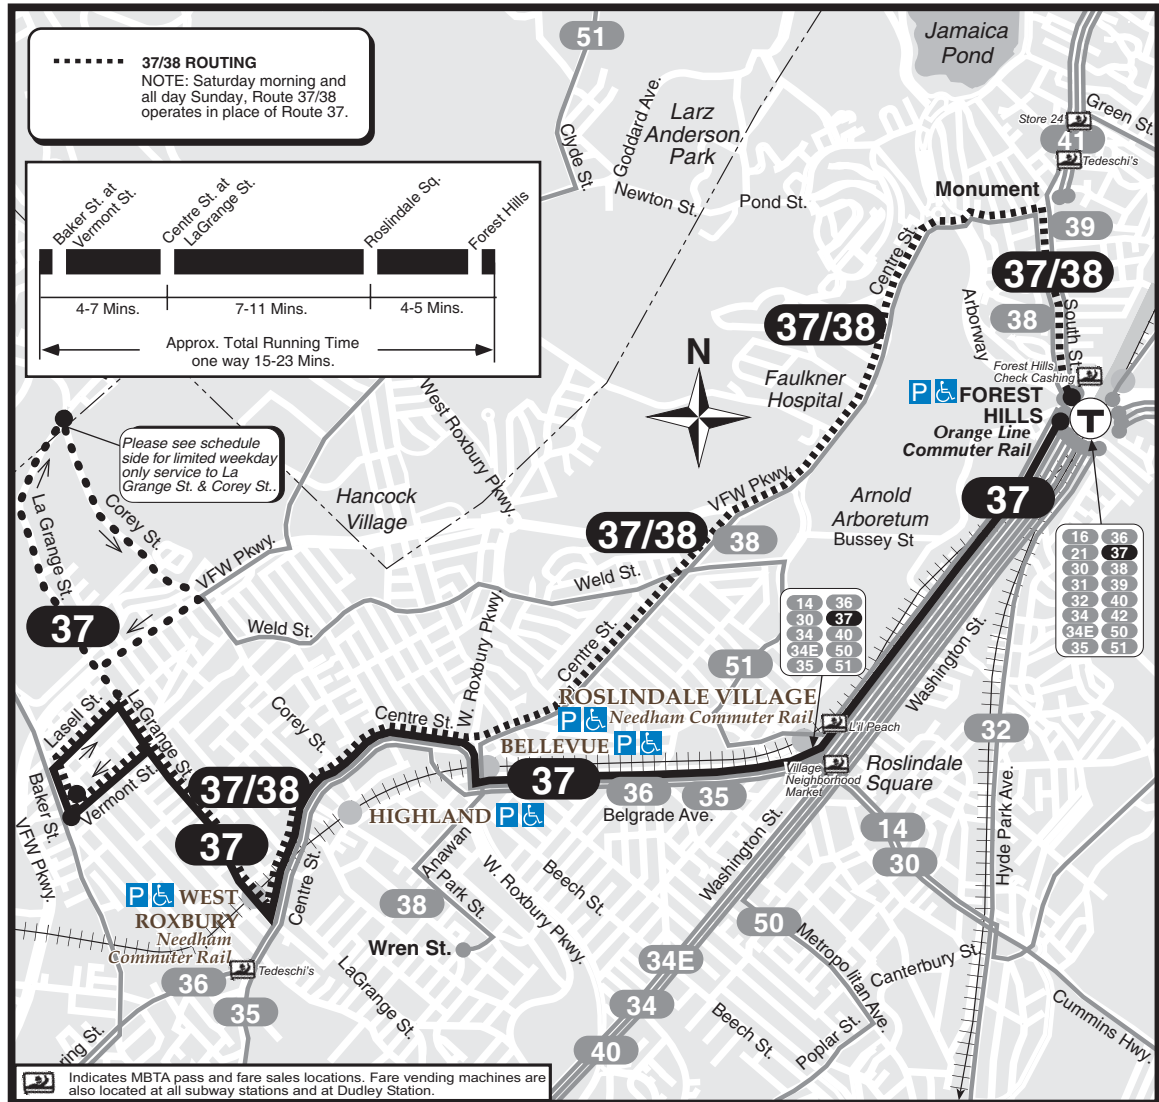

T **Route 37** Baker & Vermont Streets - Forest Hills Sta. via Belgrade Ave. & Centre St.

37

WINTER December 27, 2008 - March 20, 2009

Baker & Vermont Sts. - Forest Hills Station

Serving: Roslindale Square, Centre St. Shopping District and connections to the Orange Line & Needham Commuter Rail

Massachusetts Bay Transportation Authority

Visit mbta.com or call us to find a retail location where you can obtain CharlieCards and purchase MBTA passes and stored value.

Customer Service/Travel Info 617-222-3200
Toll Free.....1-800-392-6100
Hearing Impaired (TTY).....617-222-5146
Web Site.....www.mbta.com
Schedules subject to change, please exit rear door.
Arrive times are approximate, subject to traffic.
NO SMOKING on MBTA property.
Driven by Customer Service