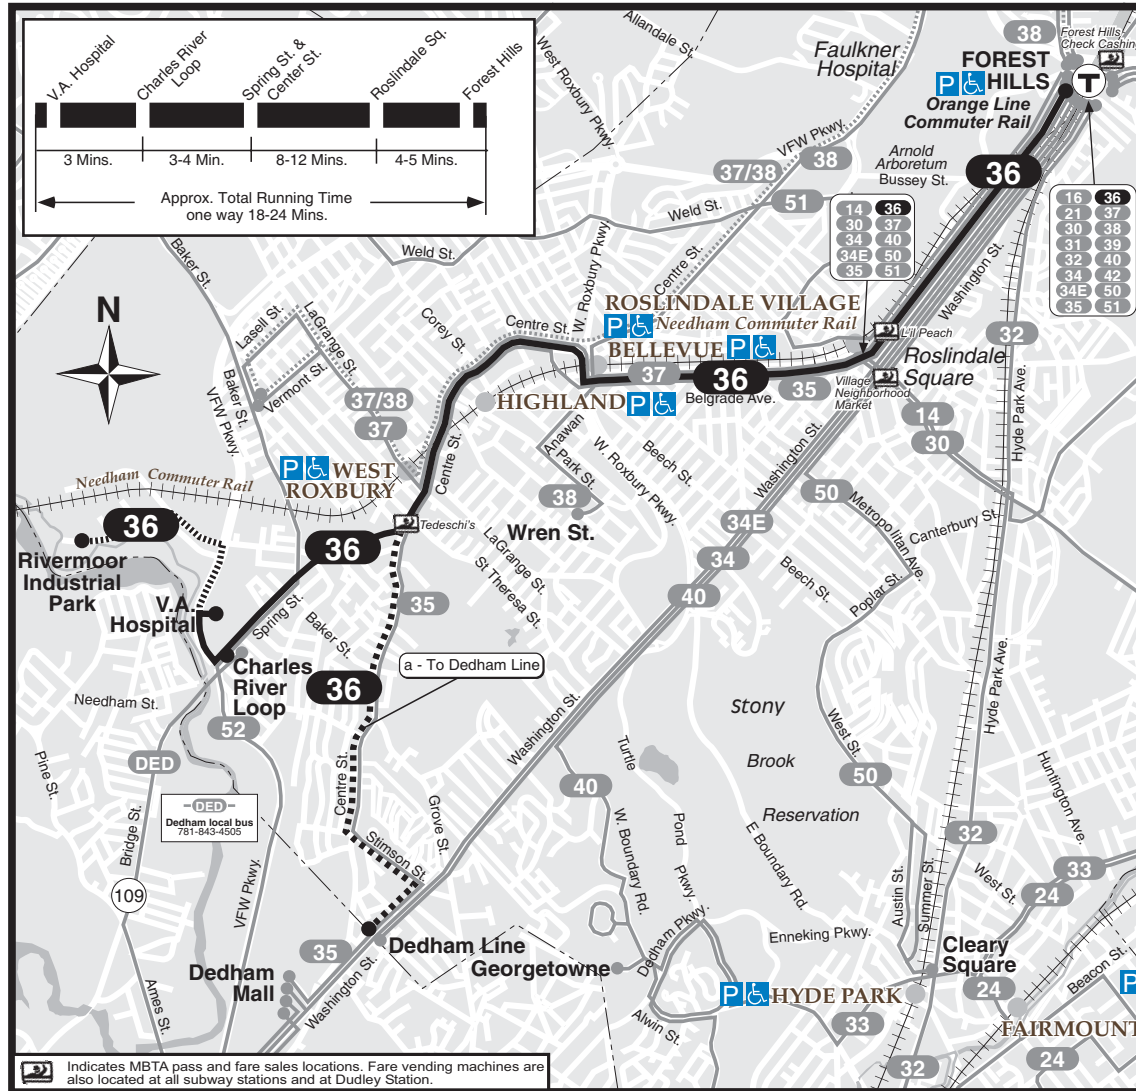

T **Route 36** Charles River Loop or V.A. Hospital - Forest Hills Sta.
via Belgrade Ave. & Centre St.

Schedule change

36

WINTER December 27, 2008 - March 20, 2009

Charles River Loop or V.A. Hospital - Forest Hills Station via Belgrade Ave.

Serving: Rivermoor Industrial Area, Roslindale Sq., Centre St. Shopping District and connections to the Orange Line & Needham Commuter Rail

Massachusetts Bay Transportation Authority

Visit mbta.com or call us to find a retail location where you can obtain CharlieCards and purchase MBTA passes and stored value.

Driven by Customer Service

Indicates MBTA pass and fare sales locations. Fare vending machines are also located at all subway stations and at Dudley Station.