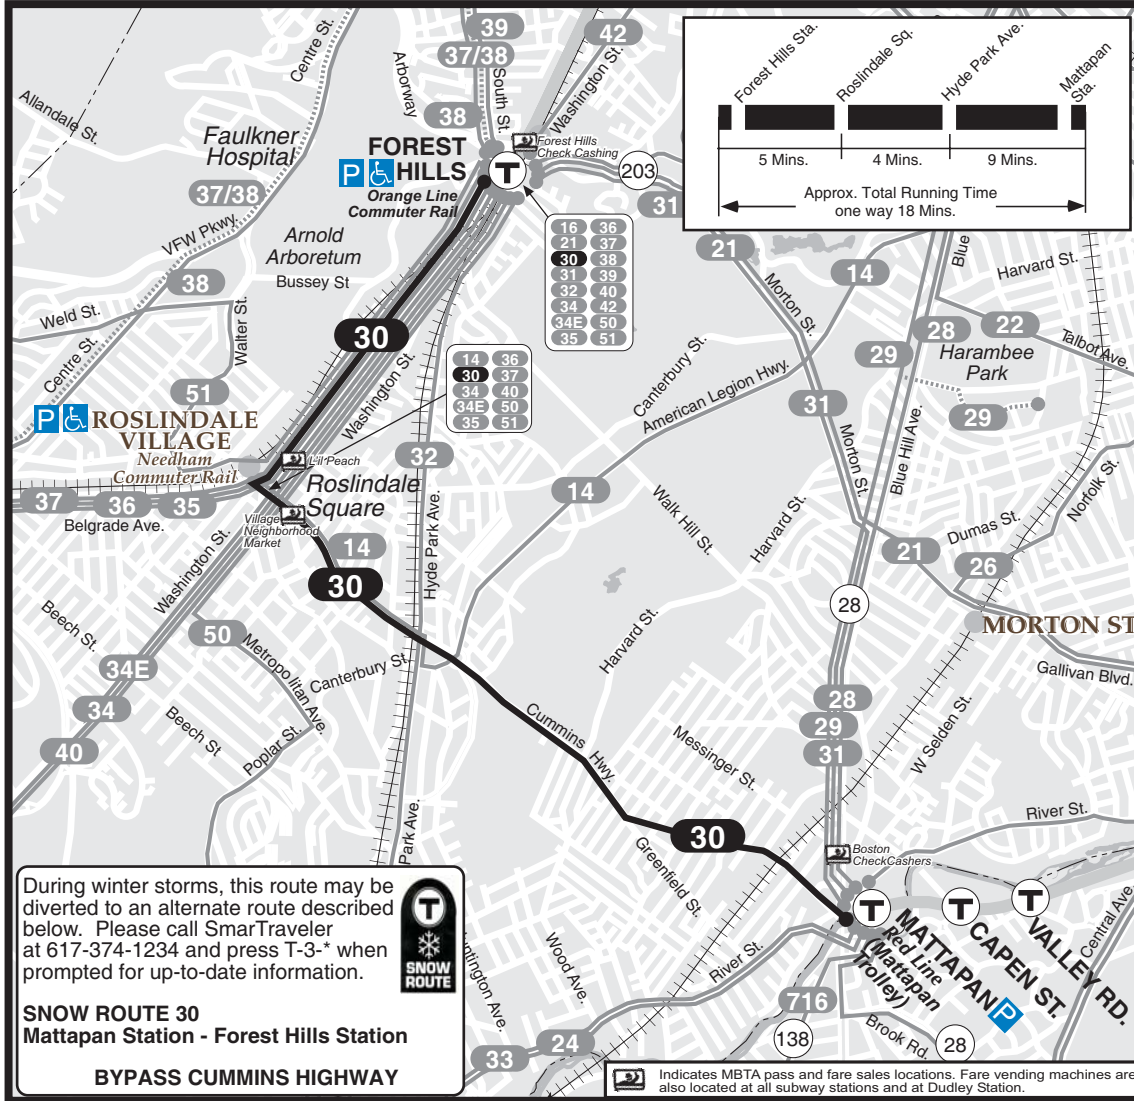

T **Route 30** Mattapan Station - Forest Hills Station via Cummins Hwy. & Roslindale Square

Schedule change

30

WINTER December 27, 2008 - March 20, 2009

Mattapan Station - Forest Hills Station
 via Cummins Hwy. & Roslindale Square

Serving: Mt. Calvary Cemetery and connections to Needham Commuter Rail & Mattapan High Speed Line to Ashmont

Massachusetts Bay Transportation Authority

Visit mbta.com or call us to find a retail location where you can obtain CharlieCards and purchase MBTA passes and stored value.